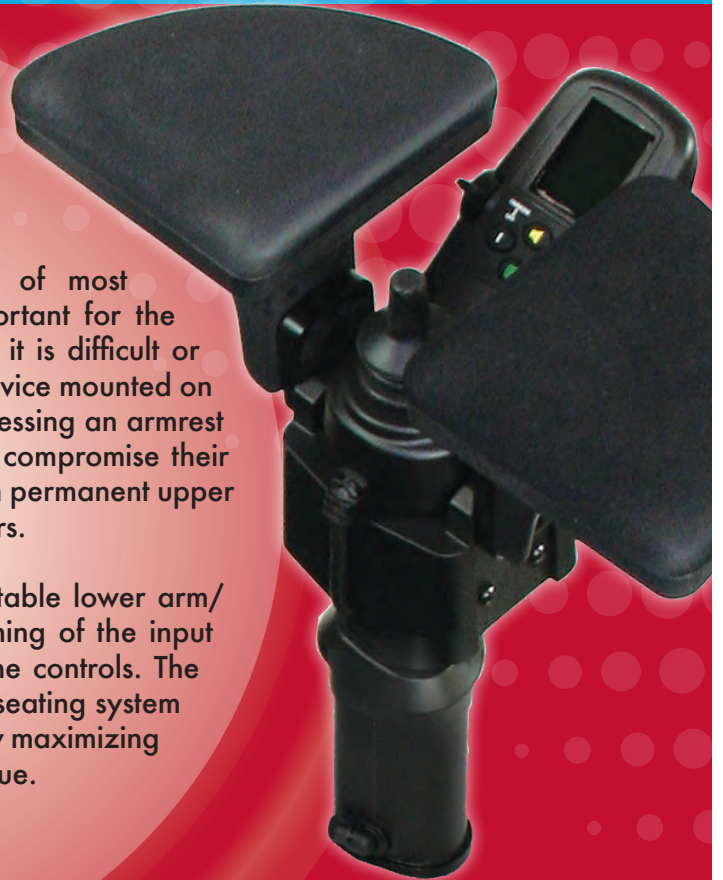

# ReJoy™

FOR  
EXPANDABLE JOYSTICKS

ACTIVE CONTROLS  
REHAB SOLUTIONS

Position a  
JoyStick at  
Midline

Effortless Drop-In Connection • Robust MidLine Drive • Multiple Socket Locations

## ReJoy for Expandable Joysticks

The ReJoy facilitates the redeployment of most joysticks at midline. This is particularly important for the most compromised clients. In many instances, it is difficult or impossible for these clients to access an input device mounted on an armrest due to tone or ROM restrictions. Accessing an armrest mounted input device often requires the user to compromise their posture to drive a powerchair, which may result in permanent upper body deformations for active users.

The ReJoy mounting platform and lateral adjustable lower arm/hand gel support pads offers superior positioning of the input device which leads to increased function of the controls. The ReJoy actually works in conjunction with the seating system to maintain body position at midline, thereby maximizing client comfort while reducing fatigue.